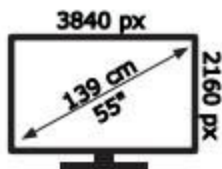

ENERG

JVC

LT-55VA3035

82 kWh/1000h

ABCDEF**G**

82 kWh/1000h

50530645

2019/2013